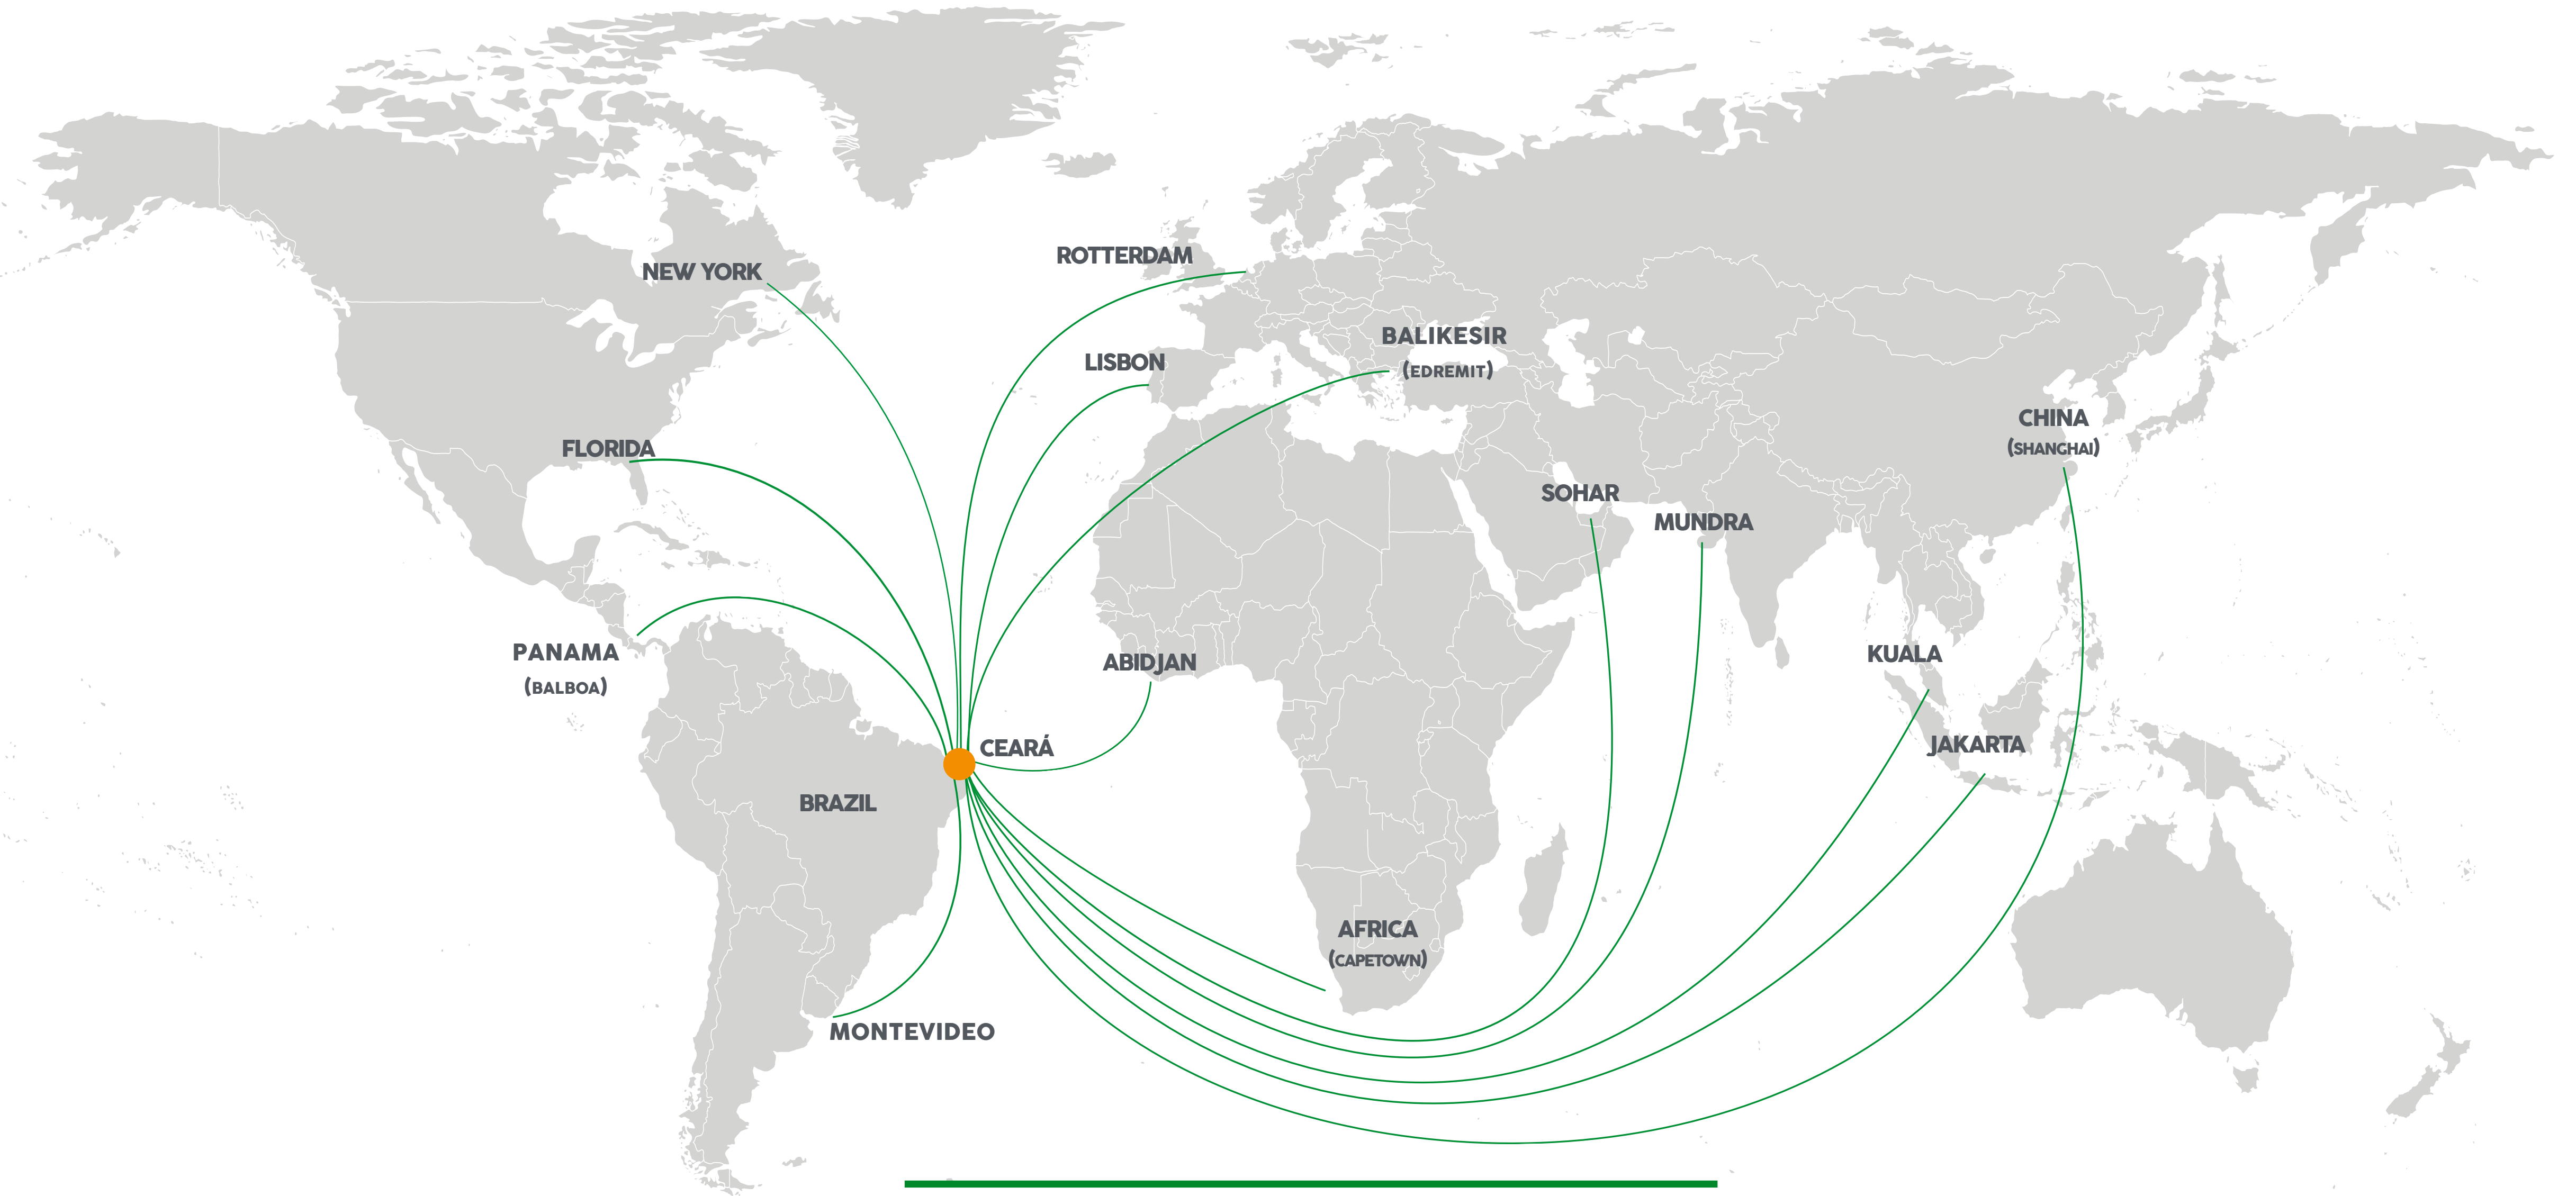

CEARÁ
GOVERNMENT OF THE STATE

CEARÁ

**EDGE OF THE ATLANTIC.
GATEWAY TO BRAZIL.**

CEARÁ
GOVERNMENT OF THE STATE

CEARÁ

**EDGE OF THE ATLANTIC.
GATEWAY TO BRAZIL.**

BRAZILIAN POPULATION: 211.76 MILLION
CEARÁ'S POPULATION: 9.19 MILLION
BRAZILIAN GDP: US\$ 1.42 TRILLION
CEARÁ'S GDP: US\$ 32.04 BILLION
BRAZILIAN GDP PER CAPITA: USD 6,697.37
CEARÁ'S GDP PER CAPITA: R\$ USD 3,488.01

Source: IPECE - 2020 Base (Subject to changes when published)

STRATEGIC LOCATION

Easy access to the world's largest markets

**30 YEARS OF GOOD GOVERNMENTS AND
CONTINUITY OF PUBLIC INVESTMENT POLICY.**

**STATE WHICH FULFILLS AGREEMENTS,
COMMITMENTS AND CONTRACTS.**

PORT HUB

AIR HUB

TECHNOLOGY HUB

8,060 KM
HIGH-SPEED
OPTICAL FIBER

**JOIN
THESE GREAT
COMPANIES,
INVEST
IN CEARÁ.**

EDUCATION INSTITUTIONS

Technical and Technological institutions from elementary through to higher education.

EDUCATION

THE BEST PUBLIC EDUCATION IN BRAZIL

79 SCHOOLS FROM CEARÁ ARE AMONG 100 OF THE BEST ASSESSED SCHOOLS IN THE EARLY YEARS OF THIS STAGE (1ST TO 5TH YEAR).

98,9%

OUT OF 184 MUNICIPALITIES IN CEARÁ, 182 REACHED THE MINISTRY OF EDUCATION GOAL.