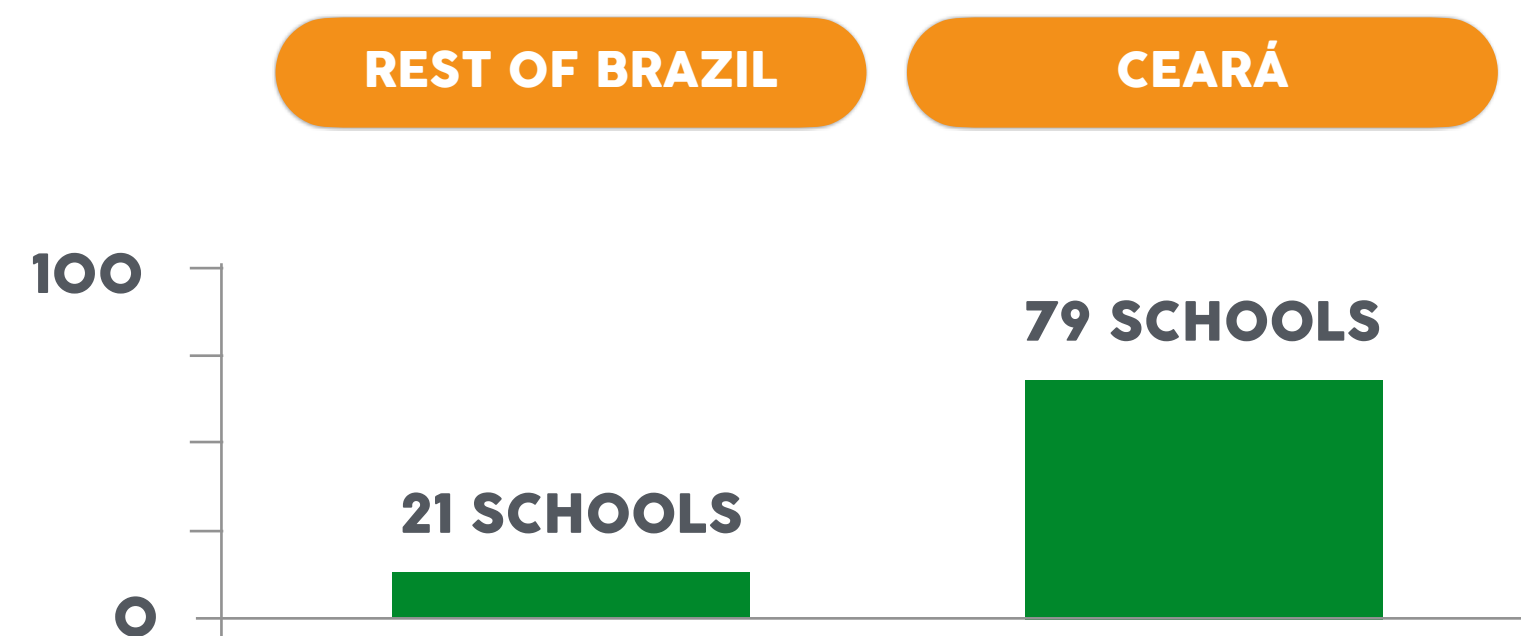

PORT HUB

AIR HUB

TECHNOLOGY HUB

8,060 KM
HIGH-SPEED
OPTICAL FIBER

**JOIN
THESE GREAT
COMPANIES,
INVEST
IN CEARÁ.**

EDUCATION INSTITUTIONS

Technical and Technological institutions from elementary through to higher education.

EDUCATION

THE BEST PUBLIC EDUCATION IN BRAZIL

79 SCHOOLS FROM CEARÁ ARE AMONG 100 OF THE BEST ASSESSED SCHOOLS IN THE EARLY YEARS OF THIS STAGE (1ST TO 5TH YEAR).

98,9%

OUT OF 184 MUNICIPALITIES IN CEARÁ, 182 REACHED THE MINISTRY OF EDUCATION GOAL.