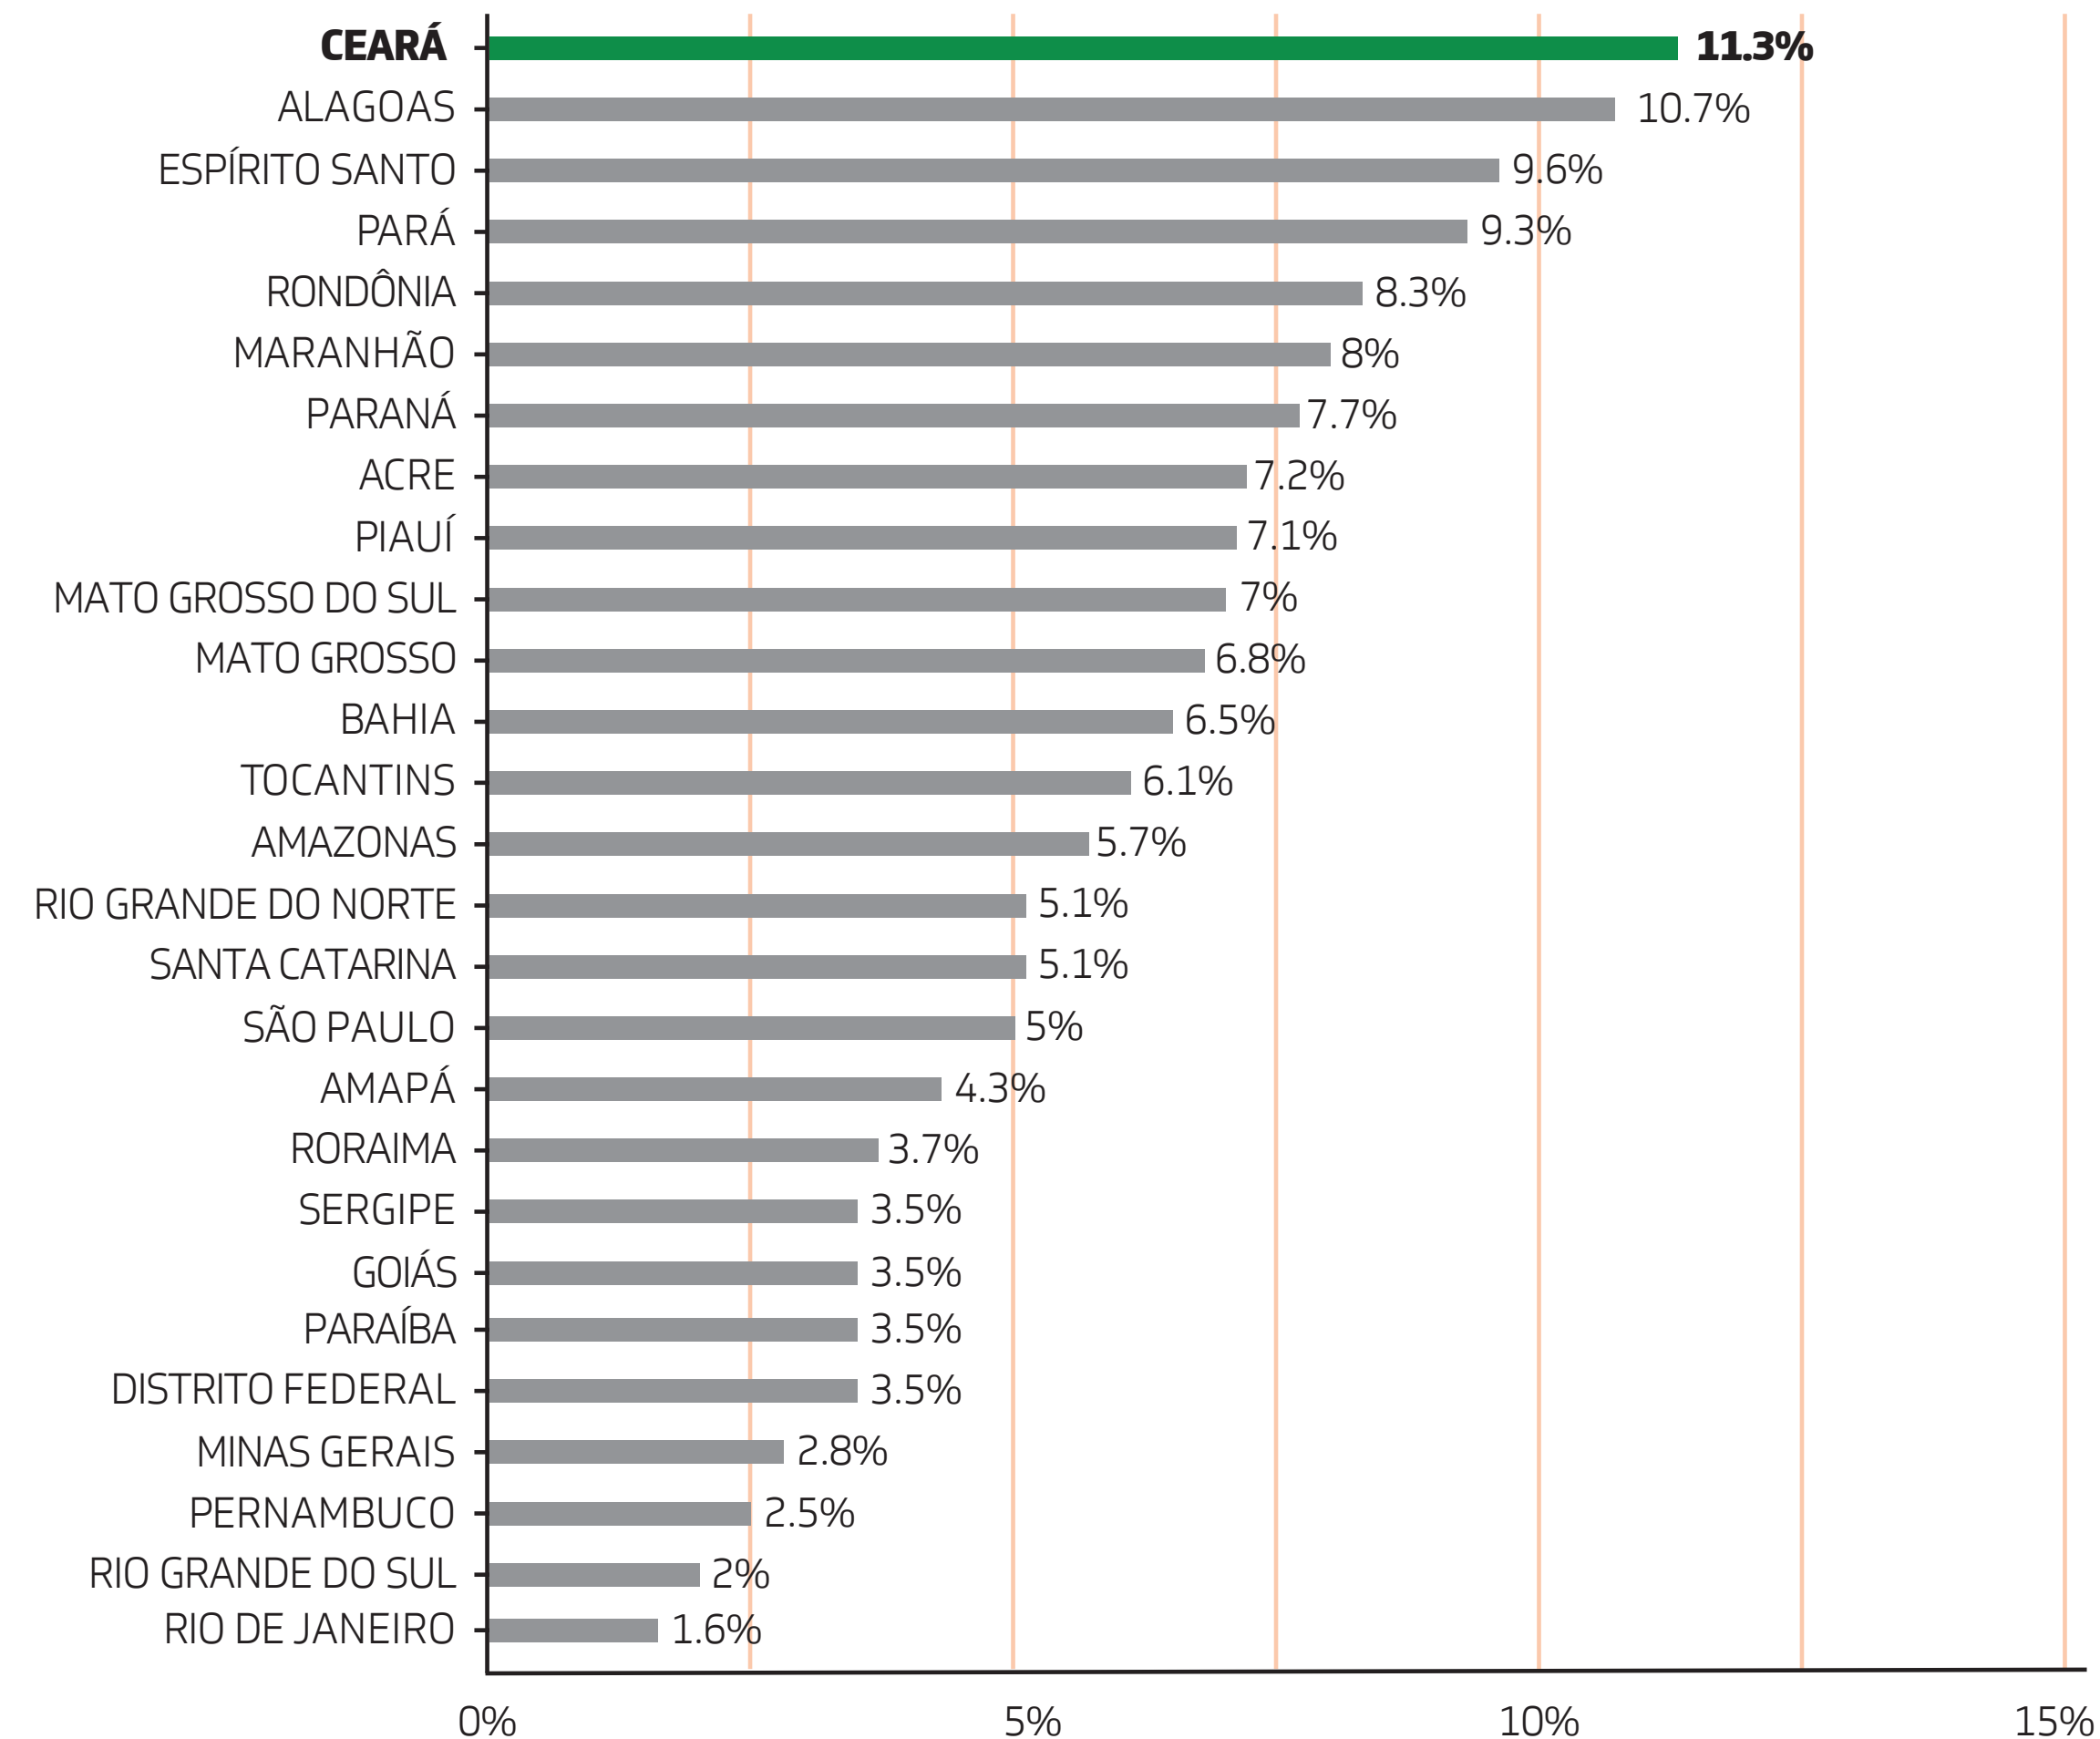

TAX BALANCE

FISCAL SITUATION – STATES COMPETITIVENESS RANKING – FISCAL SOLIDITY

2020 INVESTMENTS

STATES INVESTMENTS - 2020 GROSS VALUES

2020 INVESTMENTS

STATES INVESTMENTS / 2020 RCL

TRANSPARENCY

**FIRST PLACE IN THE
TRANSPARENCY INDEX
NATIONAL RANKING OF THE
FEDERAL PROSECUTION
OFFICE (MPF, MINISTÉRIO
PÚBLICO FEDERAL)**