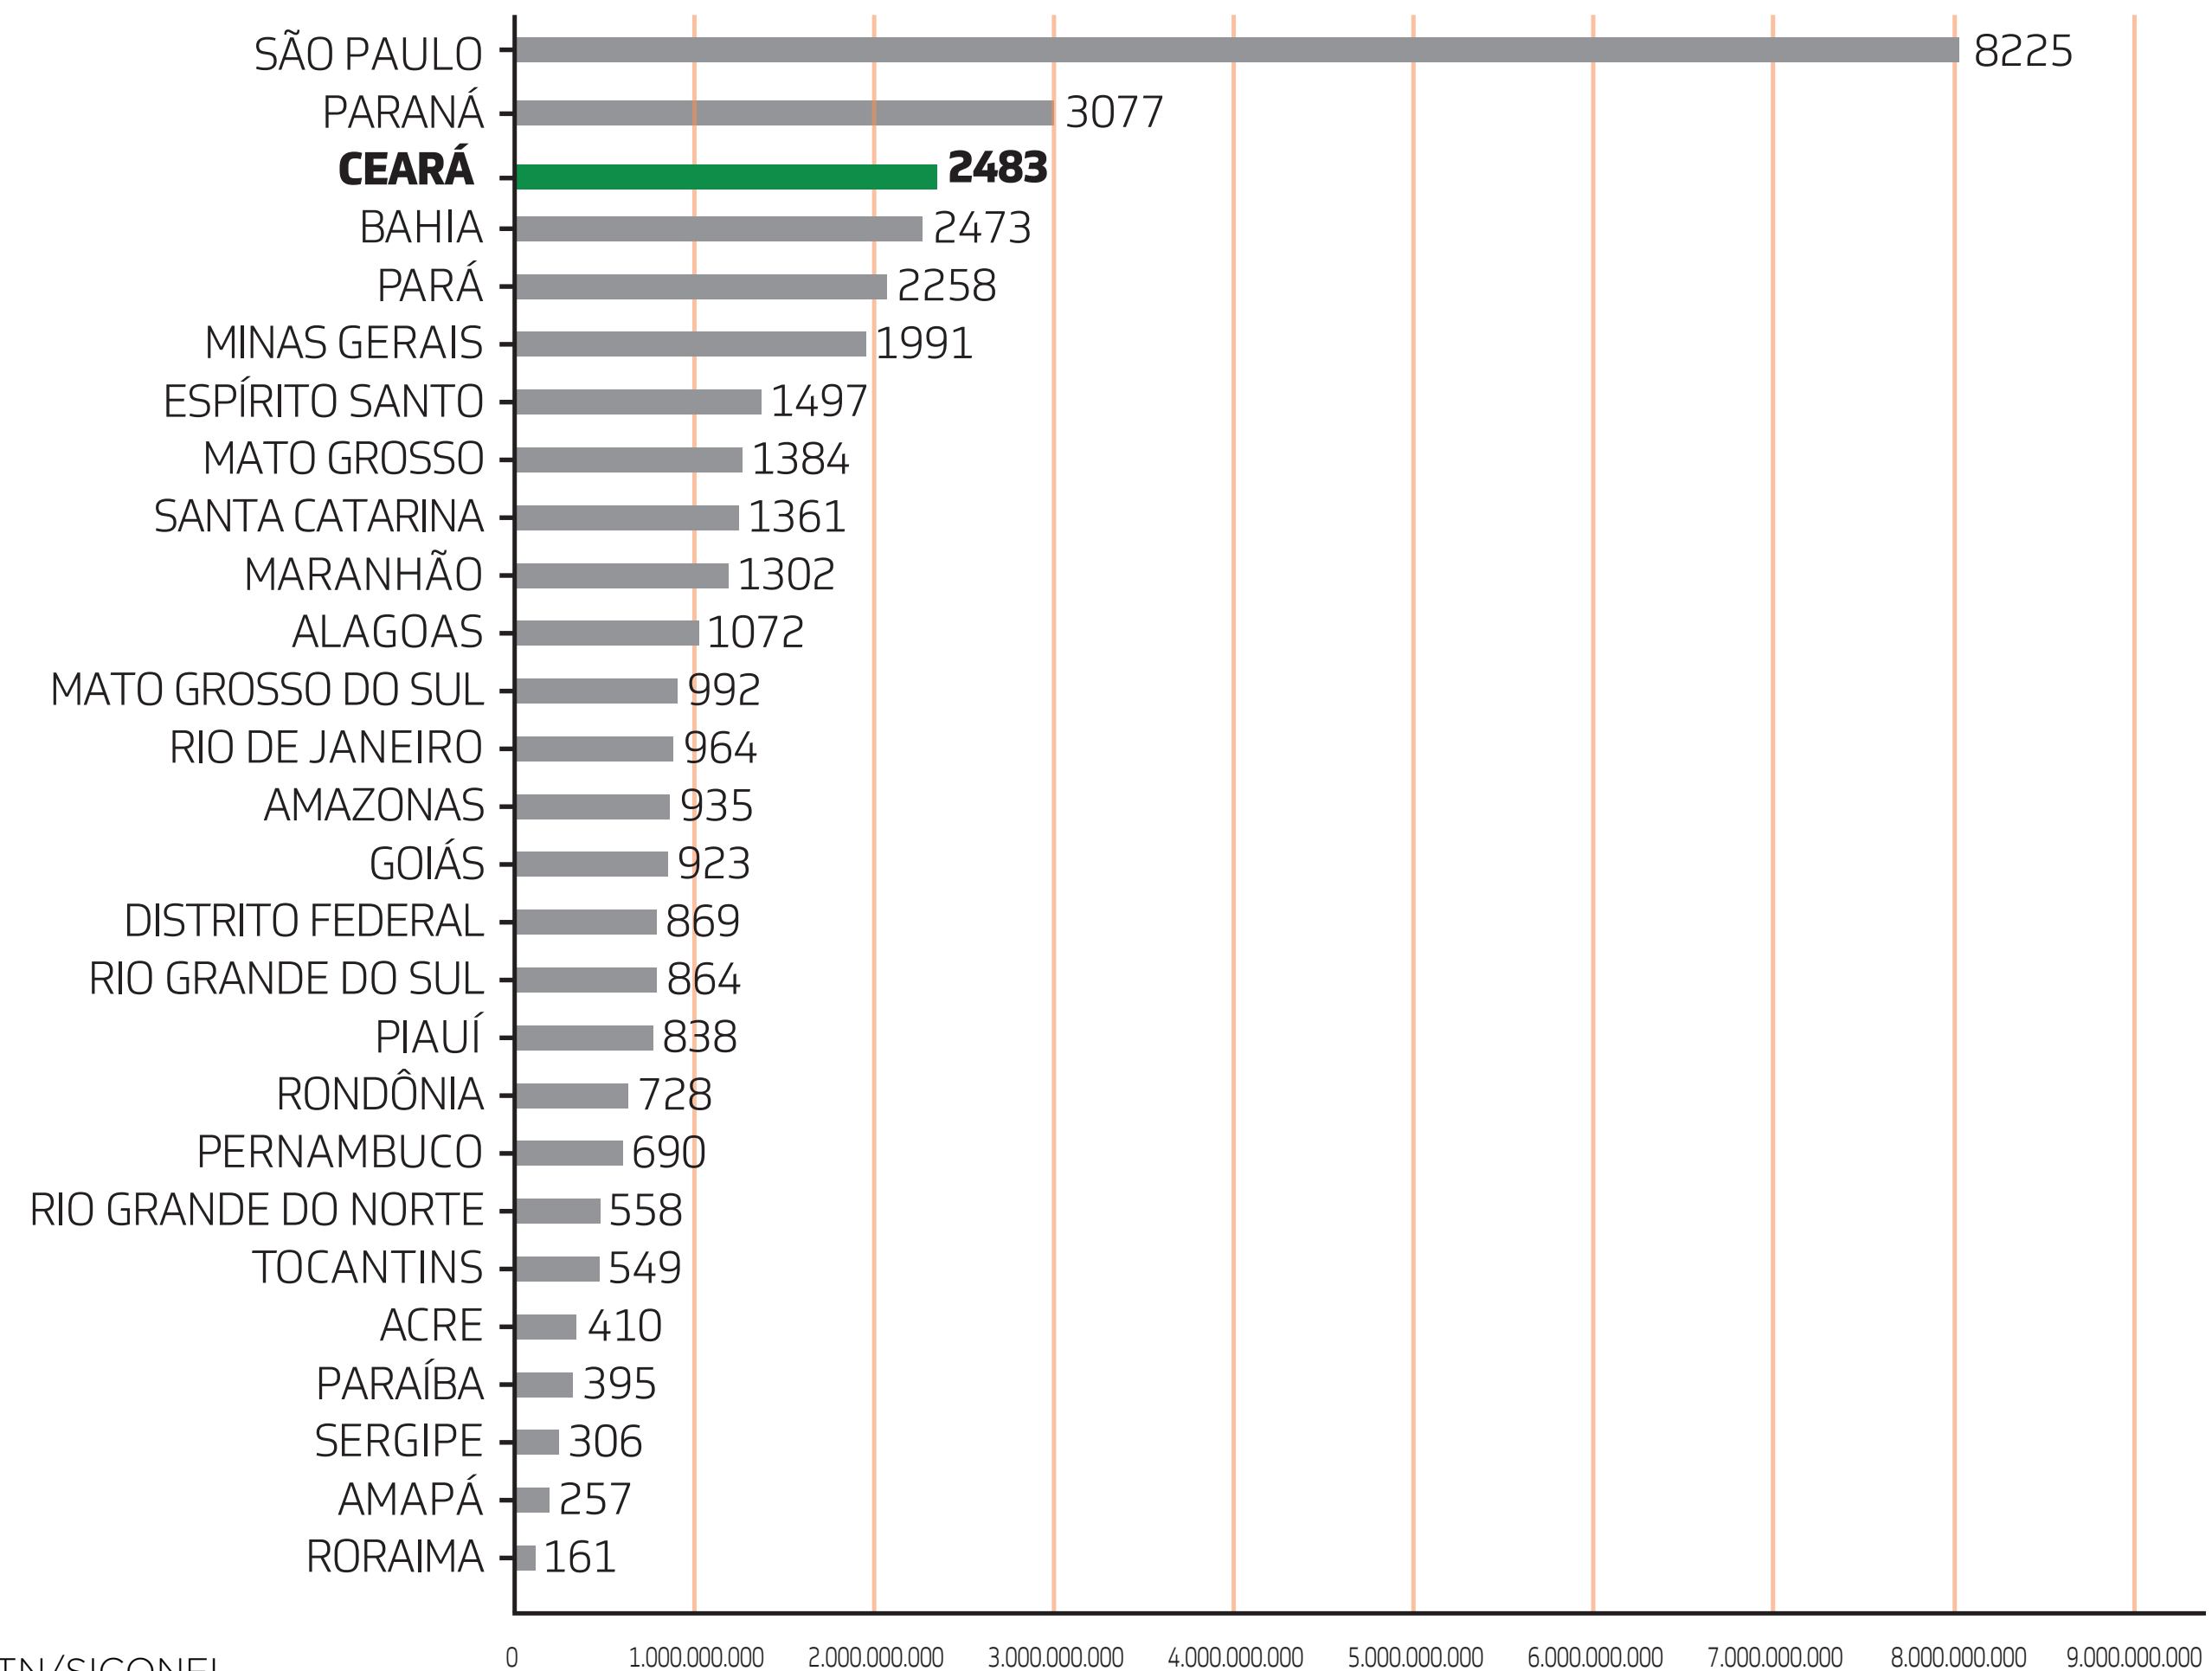

2020 INVESTMENTS

STATES INVESTMENTS - 2020 GROSS VALUES