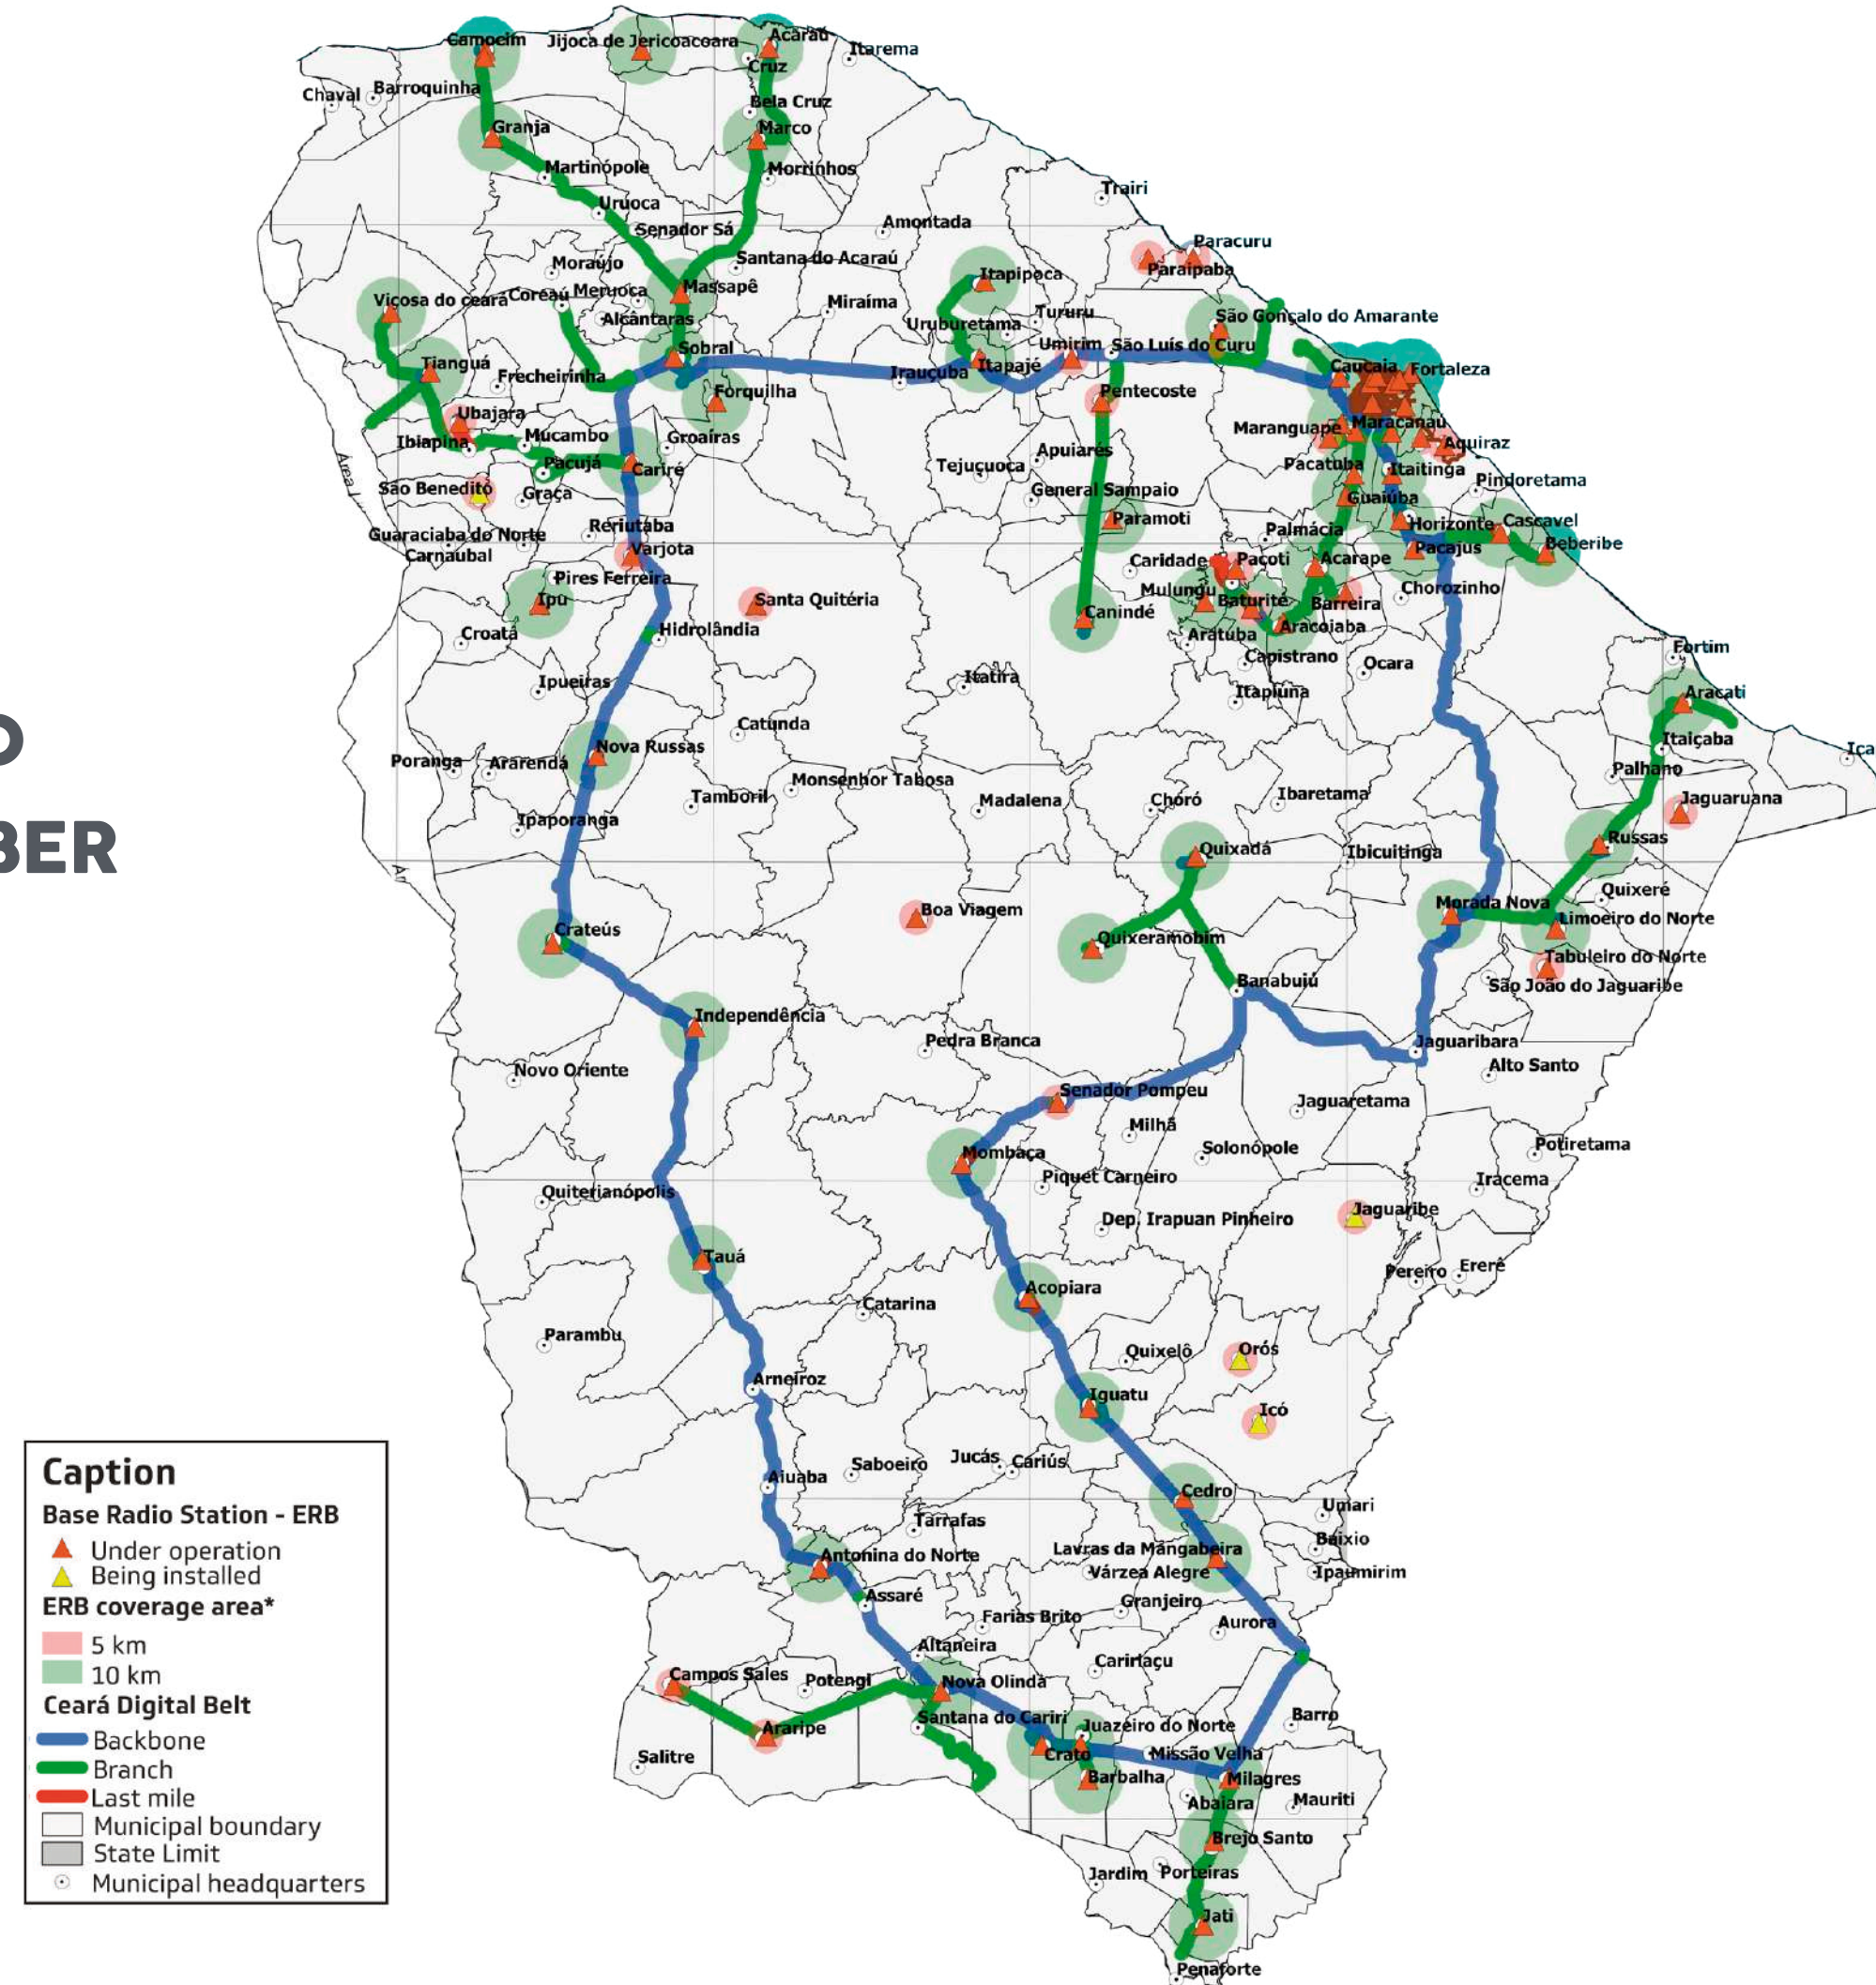

General Ranking	Place	State	Score
1	Ceará	CE	10.0
1	Espírito Santo	ES	10.0
1	Minas Gerais	MG	10.0
4	Paraná	PR	9.96
5	Mato Grosso do Sul	MS	9.93
6	Amapá	AP	9.83
6	Paraíba	PB	9.83
8	Alagoas	AL	9.75
9	Distrito Federal	DF	9.74
9	Mato Grosso	MT	9.74
11	Rio Grande do Sul	RS	9.72
12	Pernambuco	PE	9.6
12	Rondônia	RO	9.6
12	São Paulo (State)	SP	9.6
15	Santa Catarina	SC	9.21
16	Rio Grande do Norte	RN	9.1
17	Maranhão	MA	8.96
18	Goiás	GO	8.85
19	Sergipe	SE	8.74
20	Amazonas	AM	8.67
21	Bahia	BA	8.6
22	Rio de Janeiro (State)	RJ	7.8
23	Piauí	PI	7.18
24	Tocantins	TO	6.96
25	Acre	AC	6.53
26	Pará	PA	5.92
27	Roraima	RR	4.91

PORT HUB

AIR HUB

TECHNOLOGY HUB

8,060 KM
HIGH-SPEED
OPTICAL FIBER

**JOIN
THESE GREAT
COMPANIES,
INVEST
IN CEARÁ.**

EDUCATION INSTITUTIONS

Technical and Technological institutions from elementary through to higher education.