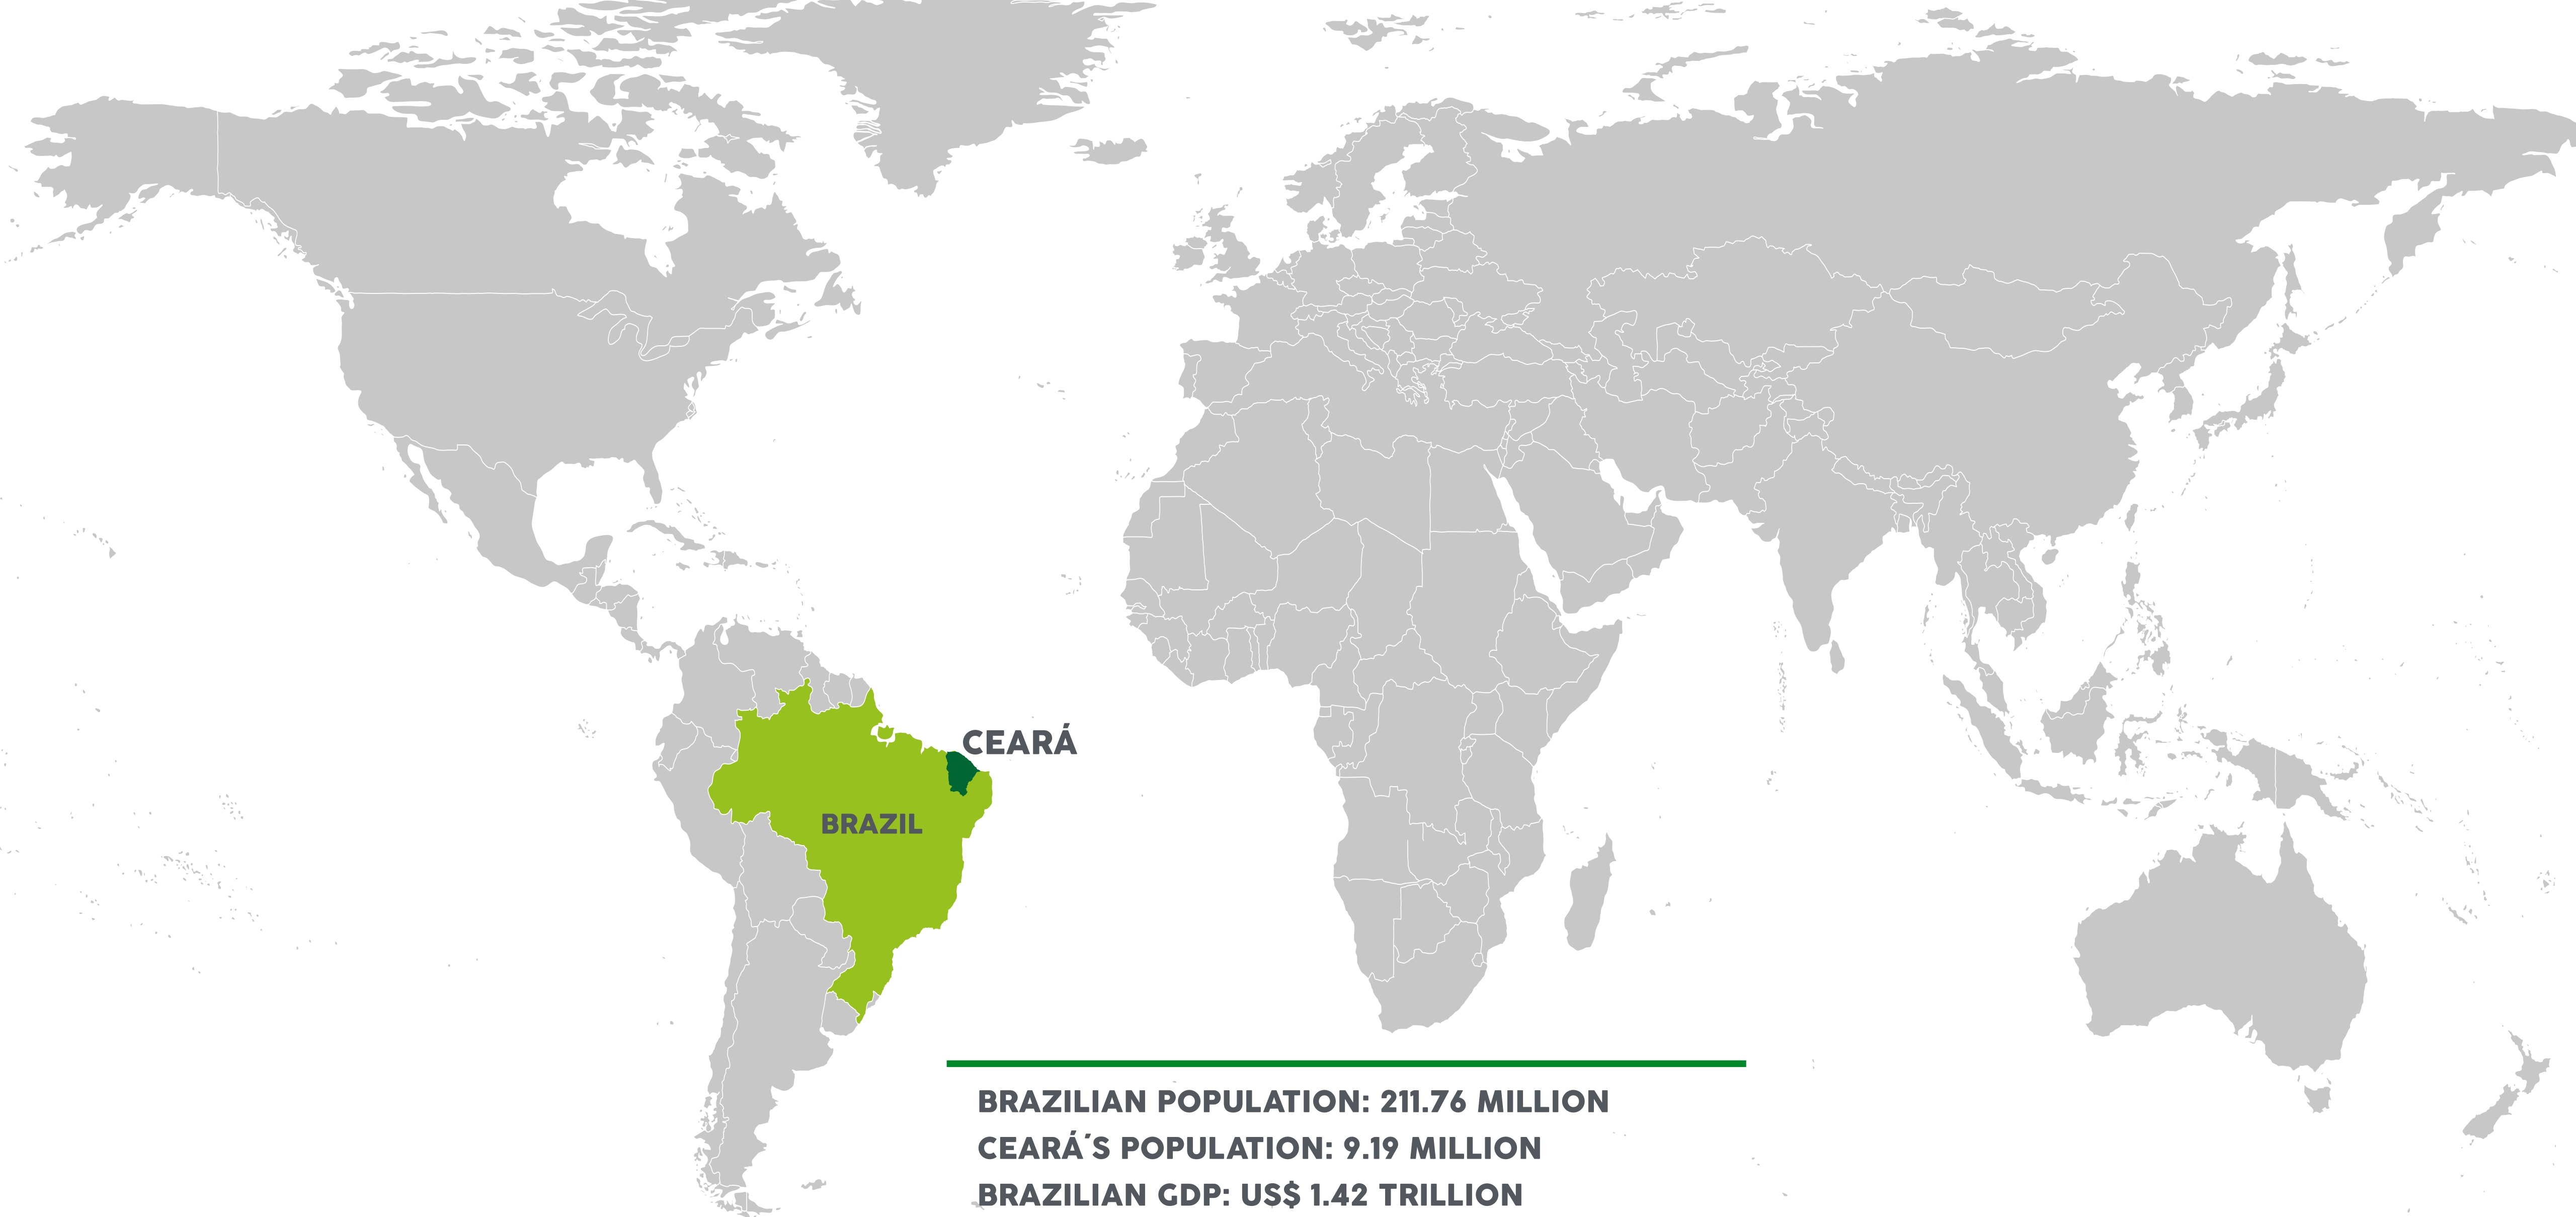

CEARÁ
GOVERNMENT OF THE STATE

CEARÁ

**EDGE OF THE ATLANTIC.
GATEWAY TO BRAZIL.**

CEARÁ
GOVERNMENT OF THE STATE

CEARÁ

**EDGE OF THE ATLANTIC.
GATEWAY TO BRAZIL.**

BRAZILIAN POPULATION: 211.76 MILLION
CEARÁ'S POPULATION: 9.19 MILLION
BRAZILIAN GDP: US\$ 1.42 TRILLION
CEARÁ'S GDP: US\$ 32.04 BILLION
BRAZILIAN GDP PER CAPITA: USD 6,697.37
CEARÁ'S GDP PER CAPITA: R\$ USD 3,488.01

Source: IPECE - 2020 Base (Subject to changes when published)

STRATEGIC LOCATION

Easy access to the world's largest markets

**30 YEARS OF GOOD GOVERNMENTS AND
CONTINUITY OF PUBLIC INVESTMENT POLICY.**

**STATE WHICH FULFILLS AGREEMENTS,
COMMITMENTS AND CONTRACTS.**