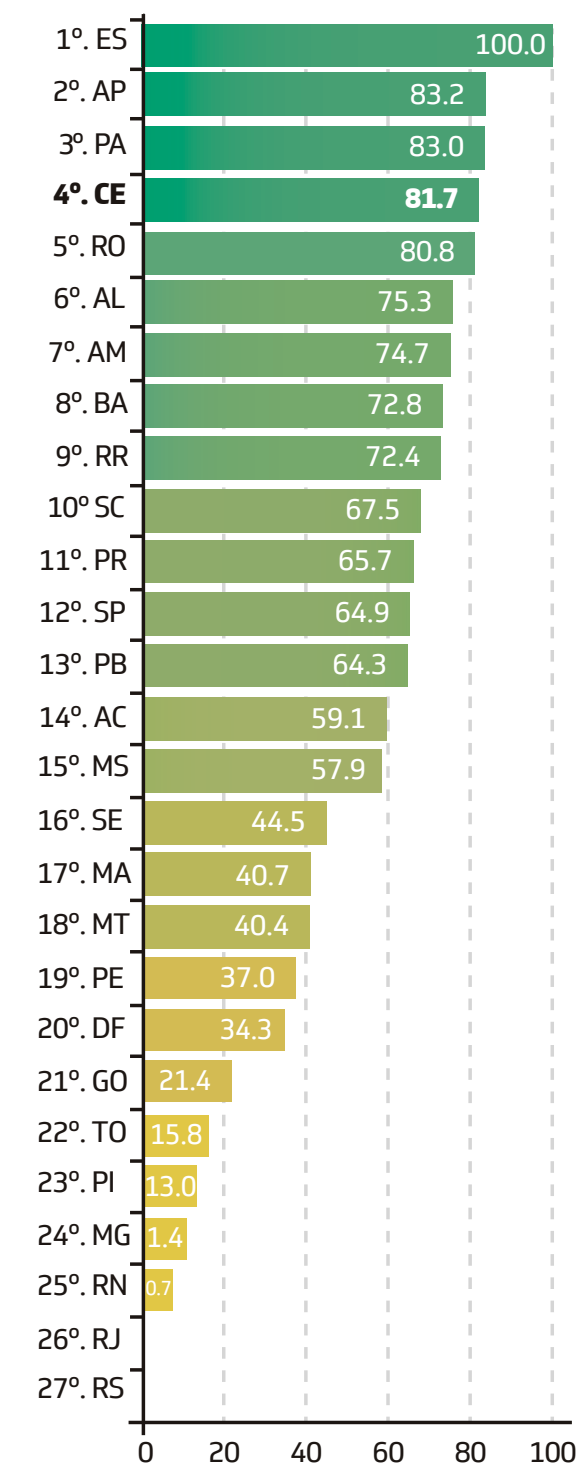

CEARÁ
GOVERNMENT OF THE STATE

CEARÁ

**EDGE OF THE ATLANTIC.
GATEWAY TO BRAZIL.**

CEARÁ
GOVERNMENT OF THE STATE

CEARÁ

**EDGE OF THE ATLANTIC.
GATEWAY TO BRAZIL.**

BRAZILIAN POPULATION: 211.76 MILLION
CEARÁ'S POPULATION: 9.19 MILLION
BRAZILIAN GDP: US\$ 1.42 TRILLION
CEARÁ'S GDP: US\$ 32.04 BILLION
BRAZILIAN GDP PER CAPITA: USD 6,697.37
CEARÁ'S GDP PER CAPITA: R\$ USD 3,488.01

Source: IPECE - 2020 Base (Subject to changes when published)

STRATEGIC LOCATION

Easy access to the world's largest markets

**30 YEARS OF GOOD GOVERNMENTS AND
CONTINUITY OF PUBLIC INVESTMENT POLICY.**

**STATE WHICH FULFILLS AGREEMENTS,
COMMITMENTS AND CONTRACTS.**

TAX BALANCE

FISCAL SITUATION – STATES COMPETITIVENESS RANKING – FISCAL SOLIDITY

2020 INVESTMENTS

STATES INVESTMENTS - 2020 GROSS VALUES

2020 INVESTMENTS

STATES INVESTMENTS / 2020 RCL

TRANSPARENCY

**FIRST PLACE IN THE
TRANSPARENCY INDEX
NATIONAL RANKING OF THE
FEDERAL PROSECUTION
OFFICE (MPF, MINISTÉRIO
PÚBLICO FEDERAL)**

General Ranking	Place	State	Score
1	Ceará	CE	10.0
1	Espírito Santo	ES	10.0
1	Minas Gerais	MG	10.0
4	Paraná	PR	9.96
5	Mato Grosso do Sul	MS	9.93
6	Amapá	AP	9.83
6	Paraíba	PB	9.83
8	Alagoas	AL	9.75
9	Distrito Federal	DF	9.74
9	Mato Grosso	MT	9.74
11	Rio Grande do Sul	RS	9.72
12	Pernambuco	PE	9.6
12	Rondônia	RO	9.6
12	São Paulo (State)	SP	9.6
15	Santa Catarina	SC	9.21
16	Rio Grande do Norte	RN	9.1
17	Maranhão	MA	8.96
18	Goiás	GO	8.85
19	Sergipe	SE	8.74
20	Amazonas	AM	8.67
21	Bahia	BA	8.6
22	Rio de Janeiro (State)	RJ	7.8
23	Piauí	PI	7.18
24	Tocantins	TO	6.96
25	Acre	AC	6.53
26	Pará	PA	5.92
27	Roraima	RR	4.91